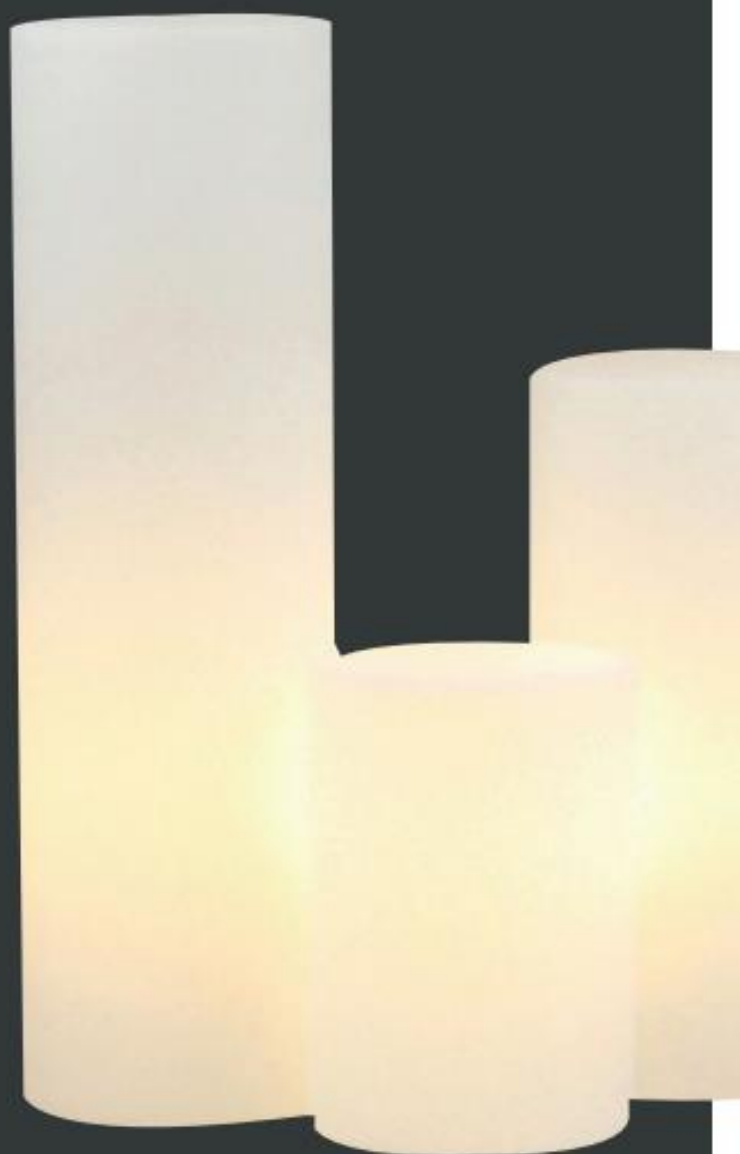

ROTOMOD DESIGN

ROTOMOD-DESIGN